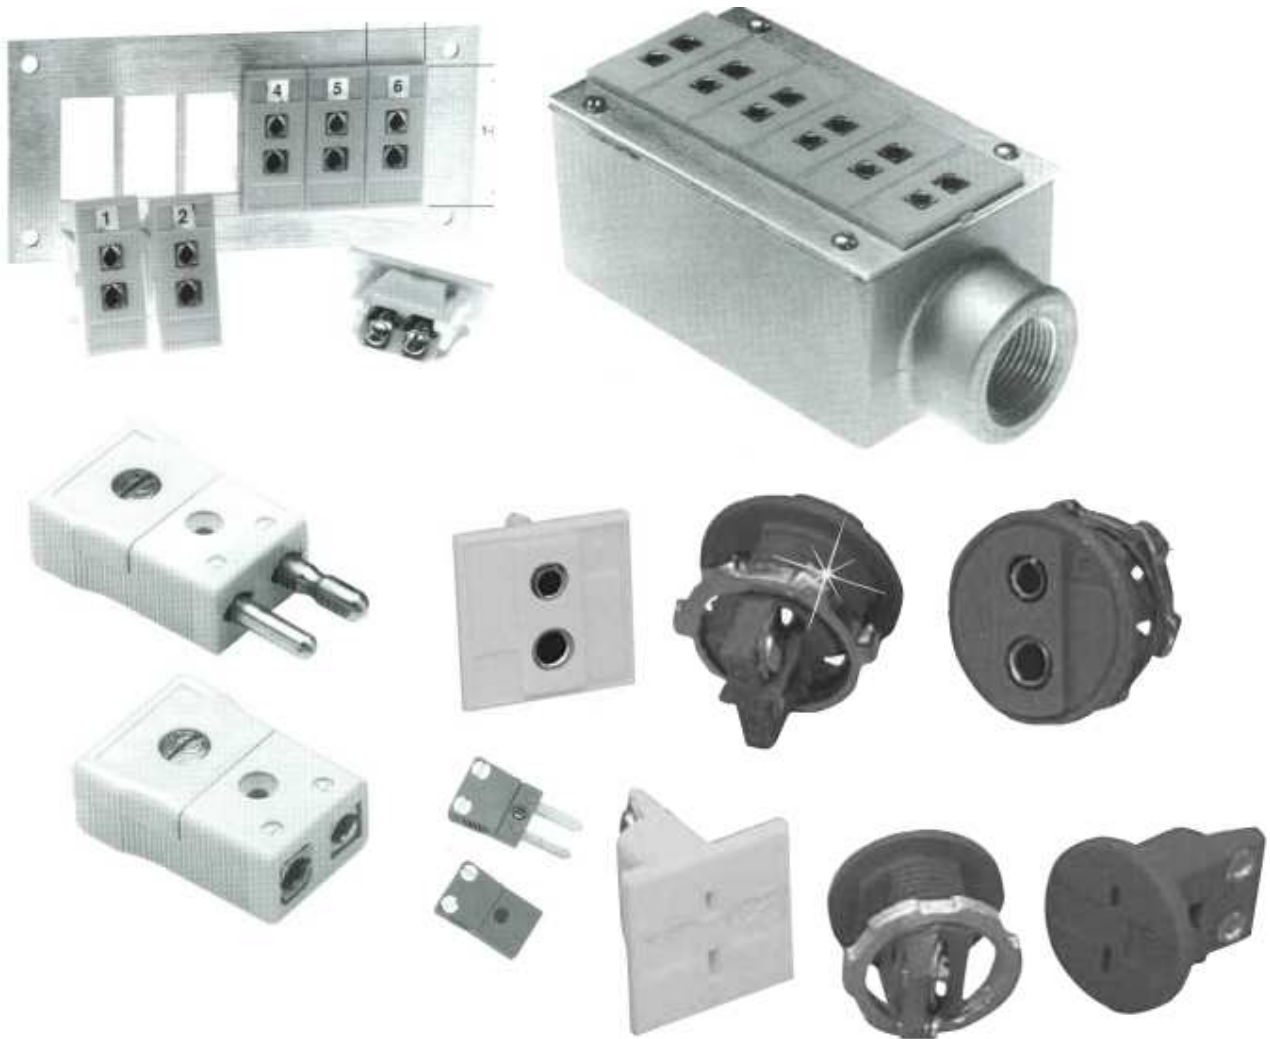

McGoff-Bethune, Inc.

Examples of Thermocouple Jacks and Panels

McGoff-Bethune, Inc.

101 Meadow Dr STE 2R
Cumming, GA 30040
www.mcgoff-bethune.com

Phone: 770-840-9811
Fax: 770-840-7514
Sales@mcgoff-bethune.com