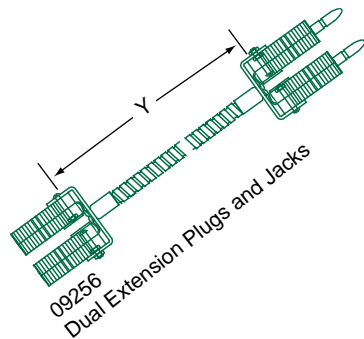

- 07180 - Jack and junction box connector See following table
- 07181 - Solid pin plug and box connector See following table
- 13972 - Hollow pin plug and box connector See following table
- 07182 - Solid pin plug and jack See following table
- 13973 - Hollow pin plug and jack See following table

Dual Element with

- 09254 - Jacks and junction box connector See following table
- 09255 - Solid pin plugs and box connector See following table
- 13975 - Hollow pin plugs and box connector See following table
- 09256 - Solid pin plugs and jacks See following table

Fields 13, 14, 15. FLEXIBLE LENGTH ("Y" DIMENSION)

- Y-YY - "Y" dimension in whole inches – up to 99 inches
- 9-99 - "Y" dimension 100 inches or greater. Specify on order

Wire & Accessories

Extensions

Price Table