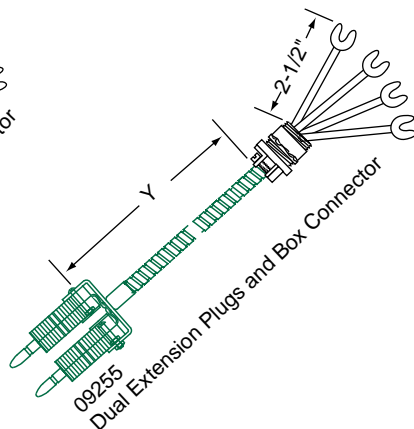

Dual Element with

- 09254 - Jacks and junction box connector See following table
- 09255 - Solid pin plugs and box connector See following table
- 13975 - Hollow pin plugs and box connector See following table
- 09256 - Solid pin plugs and jacks See following table

Fields 13, 14, 15. FLEXIBLE LENGTH ("Y" DIMENSION)

- Y-YY - "Y" dimension in whole inches – up to 99 inches
- 9-99 - "Y" dimension 100 inches or greater. Specify on order

Wire & Accessories

Extensions

Price Table